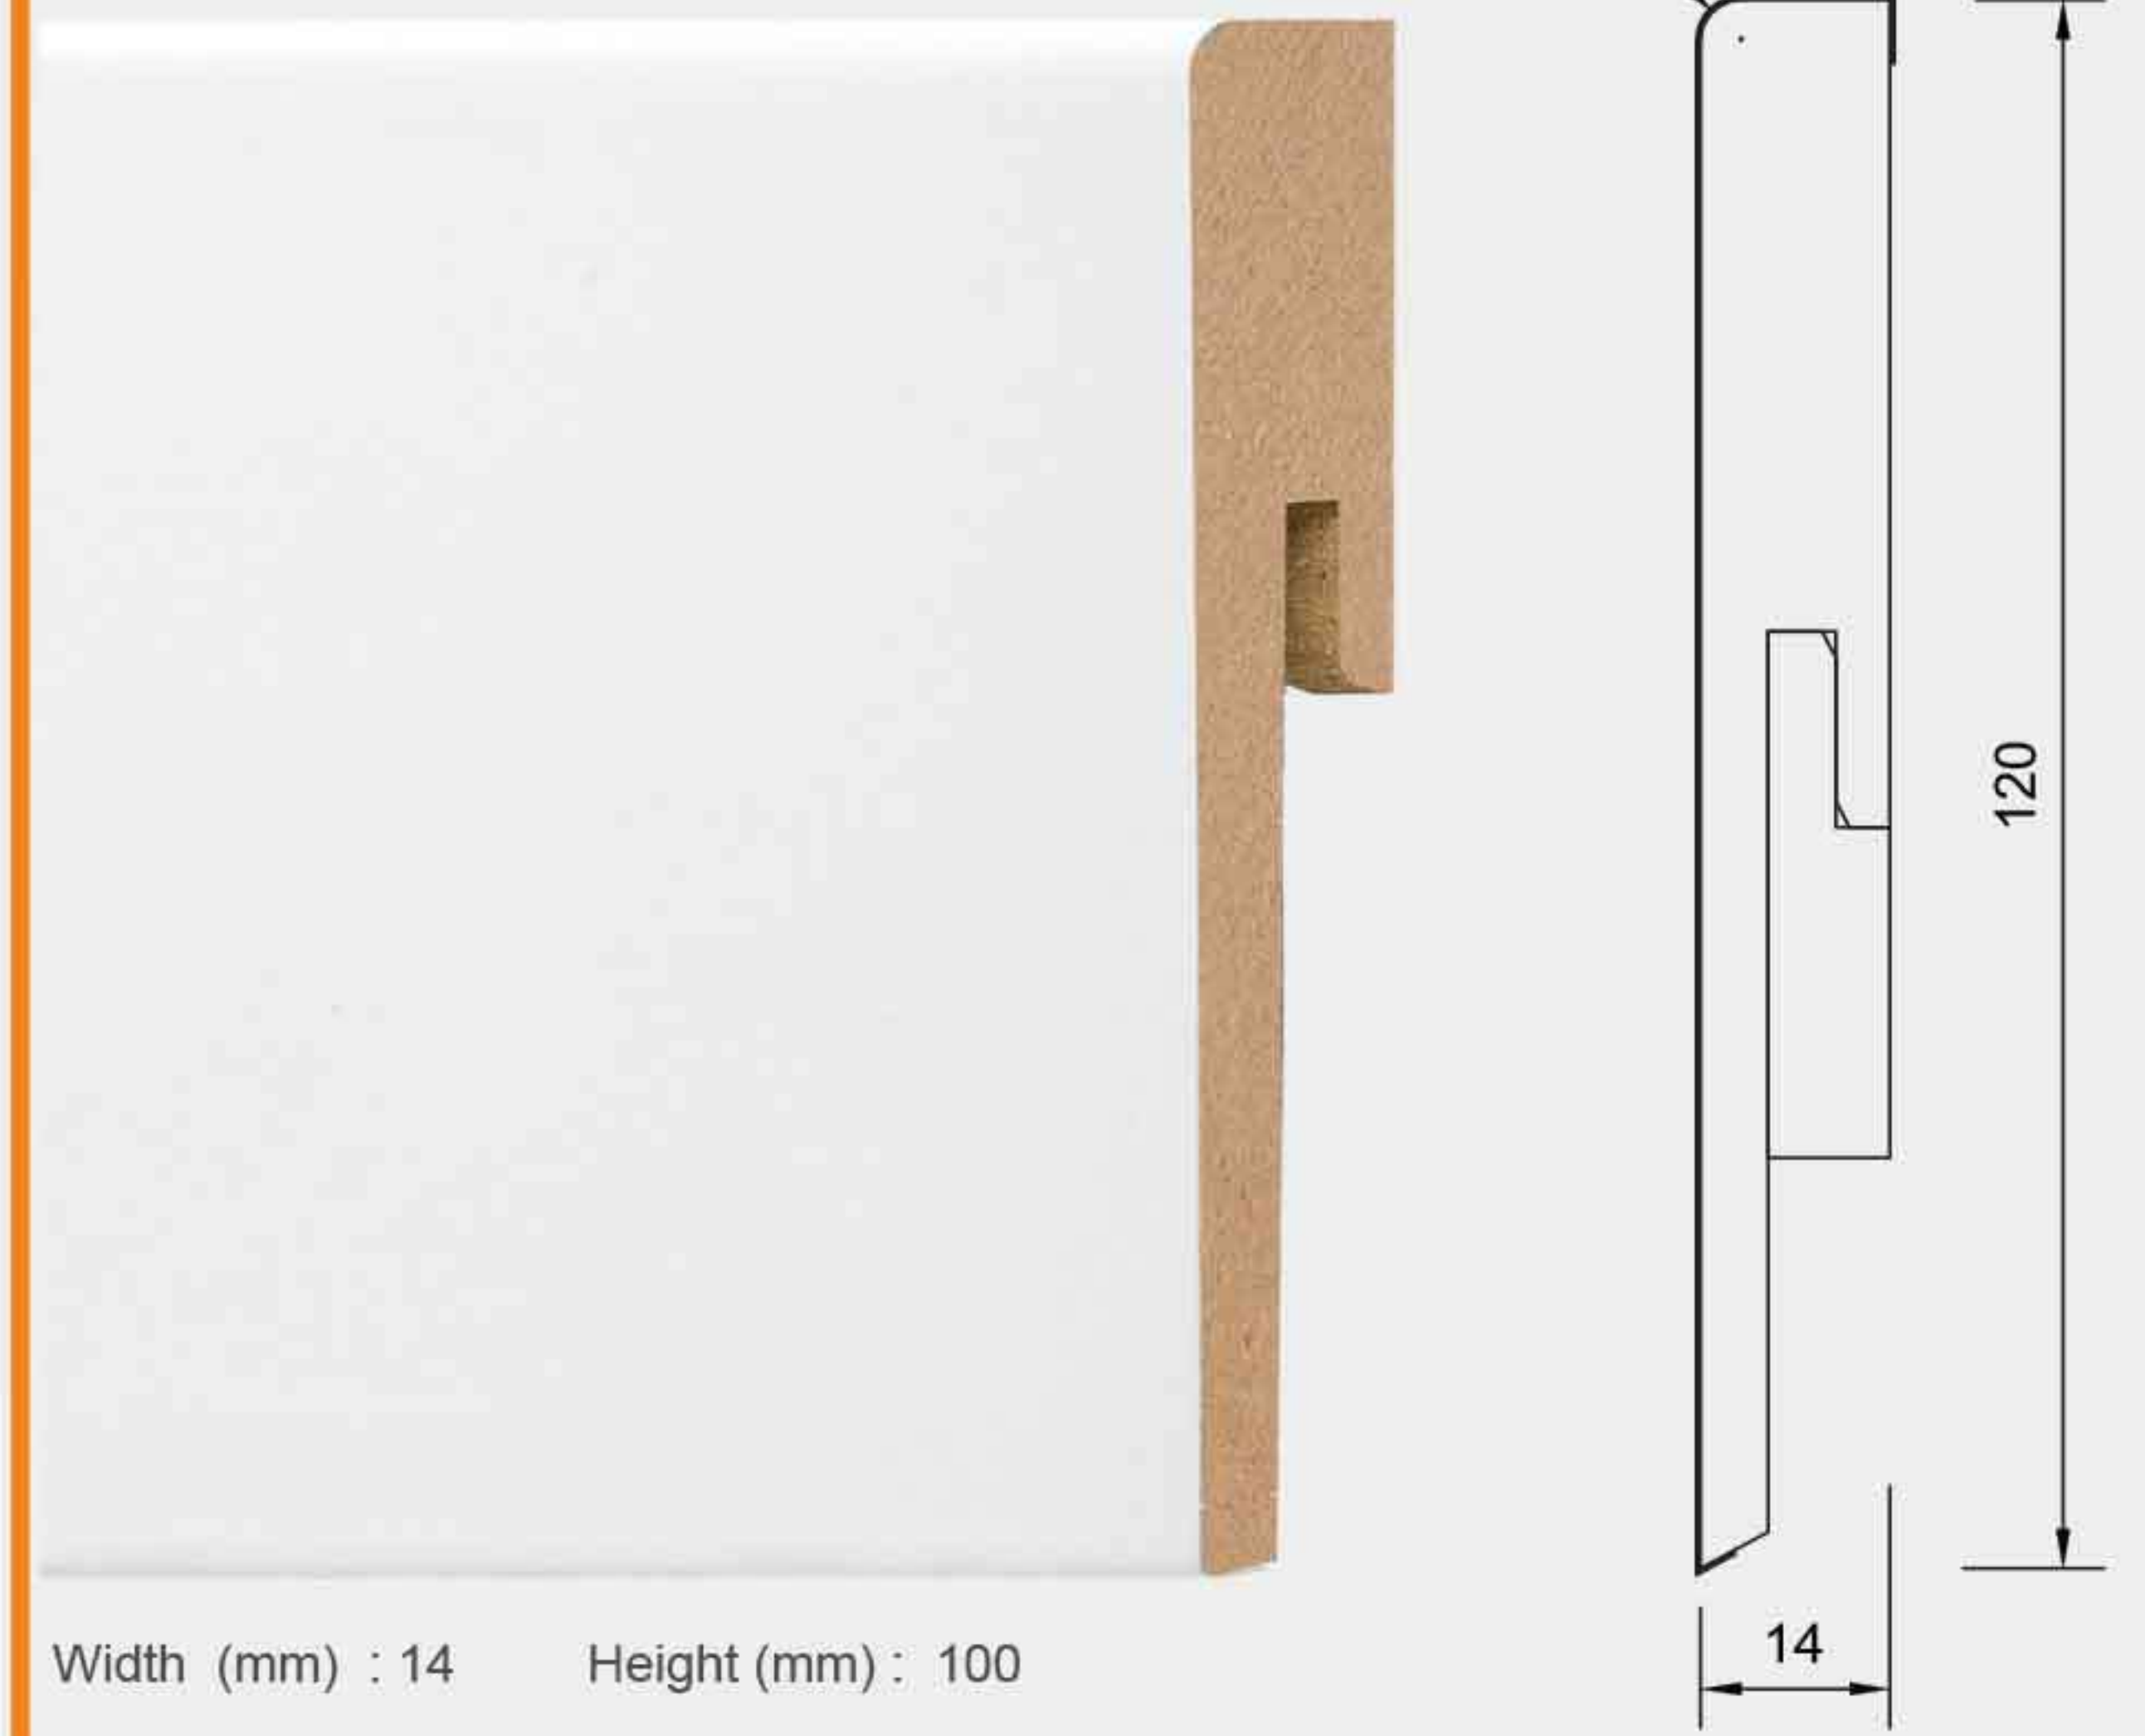

14120-AS-R3