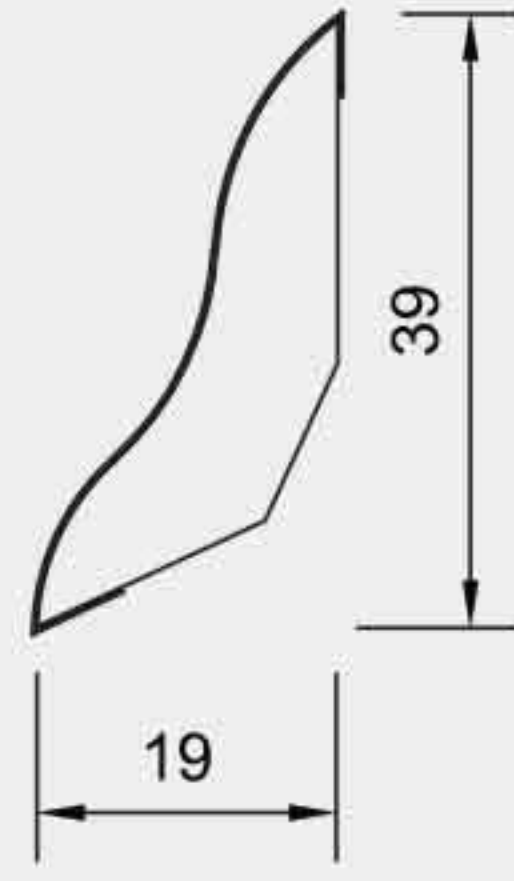

Ethos - to provide the same respect and individual attention (whether corporate or private) that has been the hallmark of Turkish custom for decades.

V39-C-10

Width (mm) : 19 Height (mm) : 39
Length (mm) : 2400 Pcs / Box : 25

1938-C-10

Width (mm) : 19 Height (mm) : 38
Length (mm) : 2400 Pcs / Box : 36

2040-B-CLK-12

Width (mm) : 20 Height (mm) : 40
Length (mm) : 2400 Pcs / Box : 30

2240-CLK-14

Width (mm) : 22 Height (mm) : 40
Length (mm) : 2400 Pcs / Box : 30